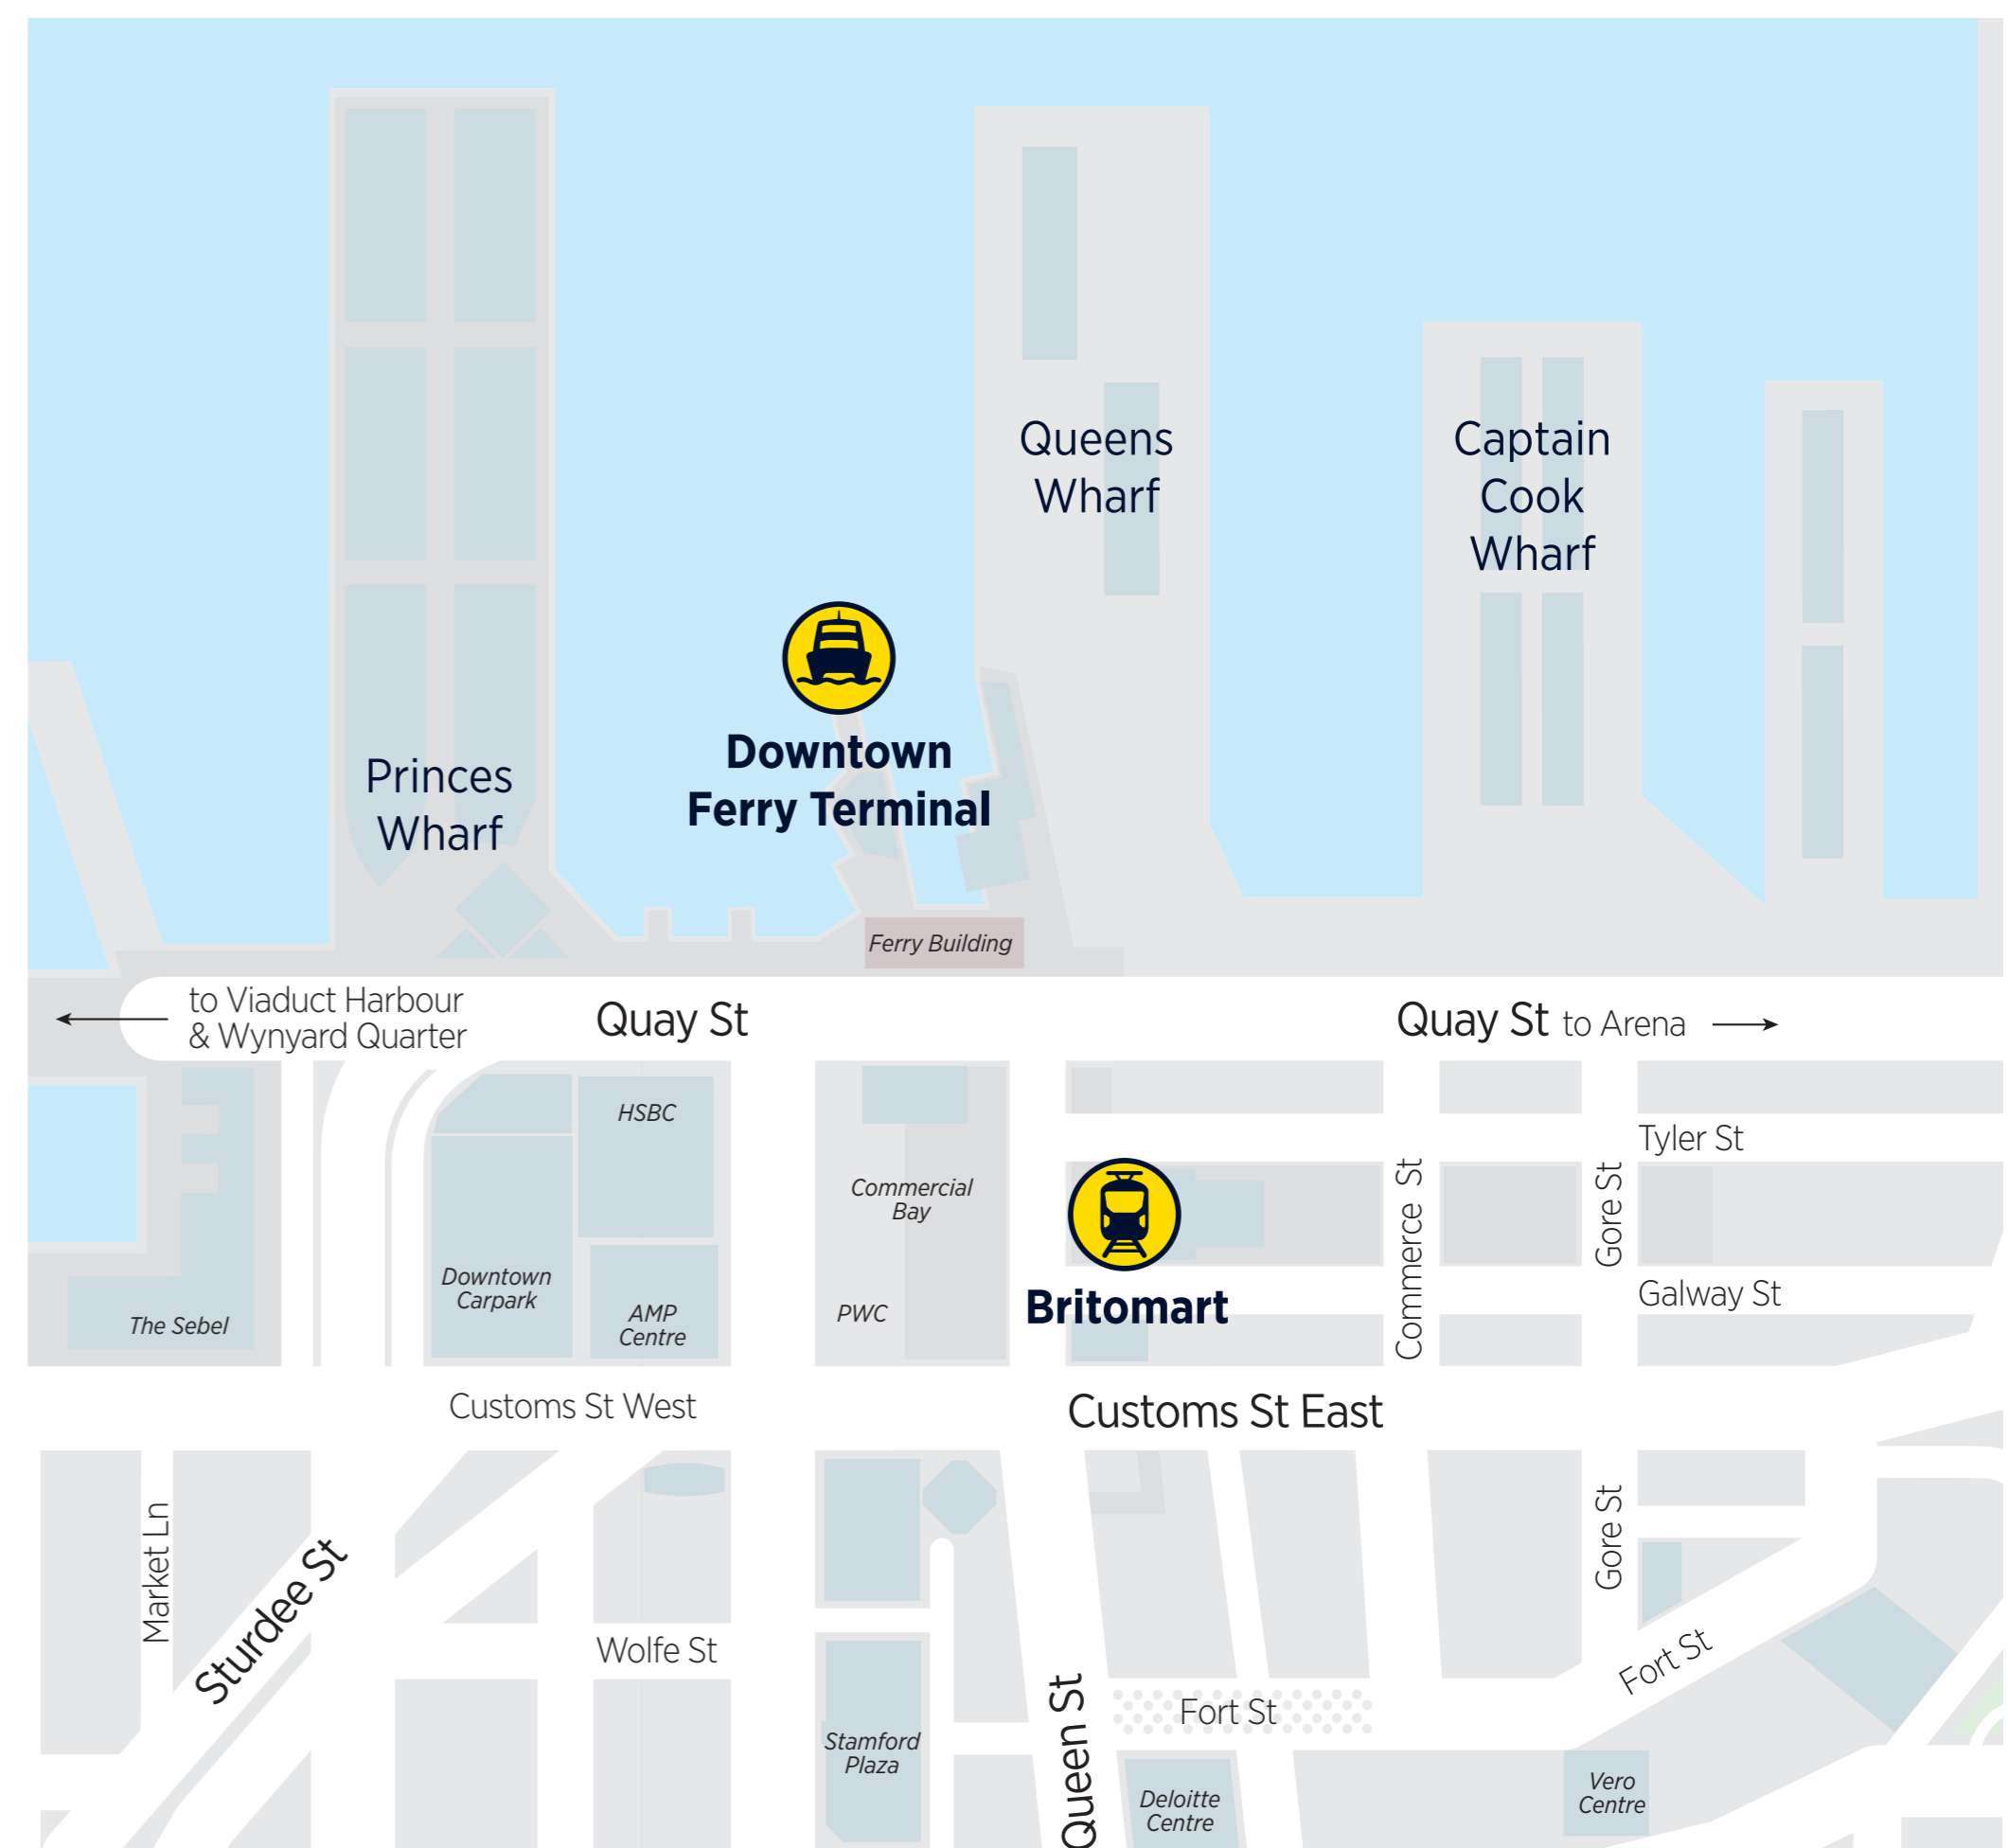

West Harbour Ferry

Towards City

You are here ► Hobsonville Marina

West Harbour | City Ferry

Monday to Friday (excluding public holidays)

Depart West Harbour	Downtown Ferry Terminal Pier 6	Depart Downtown Ferry Terminal Pier 6	Arrive West Harbour
06:30	07:05	07:05	07:40
06:50	07:25	07:25	08:00
07:15	07:50	07:50	08:25
07:40	08:15	08:15	08:50
08:10	08:45	10:00	10:35
08:30	09:05	12:00	12:35
09:15	09:50	14:10	14:45
11:25	12:00	15:40	16:15
13:25	14:00	16:05	16:40
15:05	15:40	16:30	17:05
15:30	16:05	16:55	17:30
15:55	16:30	17:25	18:00
16:20	16:55	17:55	18:30
16:50	17:25	18:35	19:10
17:20	17:55	21:00 Friday only	21:35 Friday only
18:00	18:35		

Arrival times are approximate only and are subject to weather and other unplanned circumstances. This ferry services is operated by Fullers360 who reserve the right to amend and/or cancel services without notice. All services are subject to weather and sea conditions.