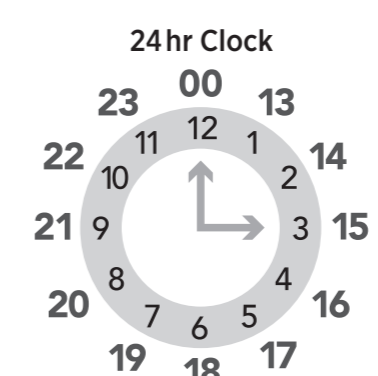

West Harbour Ferry

Towards City

You are here ► Hobsonville Marina

West Harbour | City Ferry

Monday to Friday (excluding public holidays)

Depart West Harbour	Downtown Ferry Terminal Pier 6	Depart Downtown Ferry Terminal Pier 6	Arrive West Harbour
06:30	07:05	07:05	07:40
06:50	07:25	07:25	08:00
07:15	07:50	07:50	08:25
07:40	08:15	08:15	08:50
08:10	08:45	10:00	10:35
08:30	09:05	12:00	12:35
09:15	09:50	14:10	14:45
11:25	12:00	15:40	16:15
13:25	14:00	16:05	16:40
15:05	15:40	16:30	17:05
15:30	16:05	16:55	17:30
15:55	16:30	17:25	18:00
16:20	16:55	17:55	18:30
16:50	17:25	18:35	19:10
17:20	17:55	21:00 Friday only	21:35 Friday only
18:00	18:35		