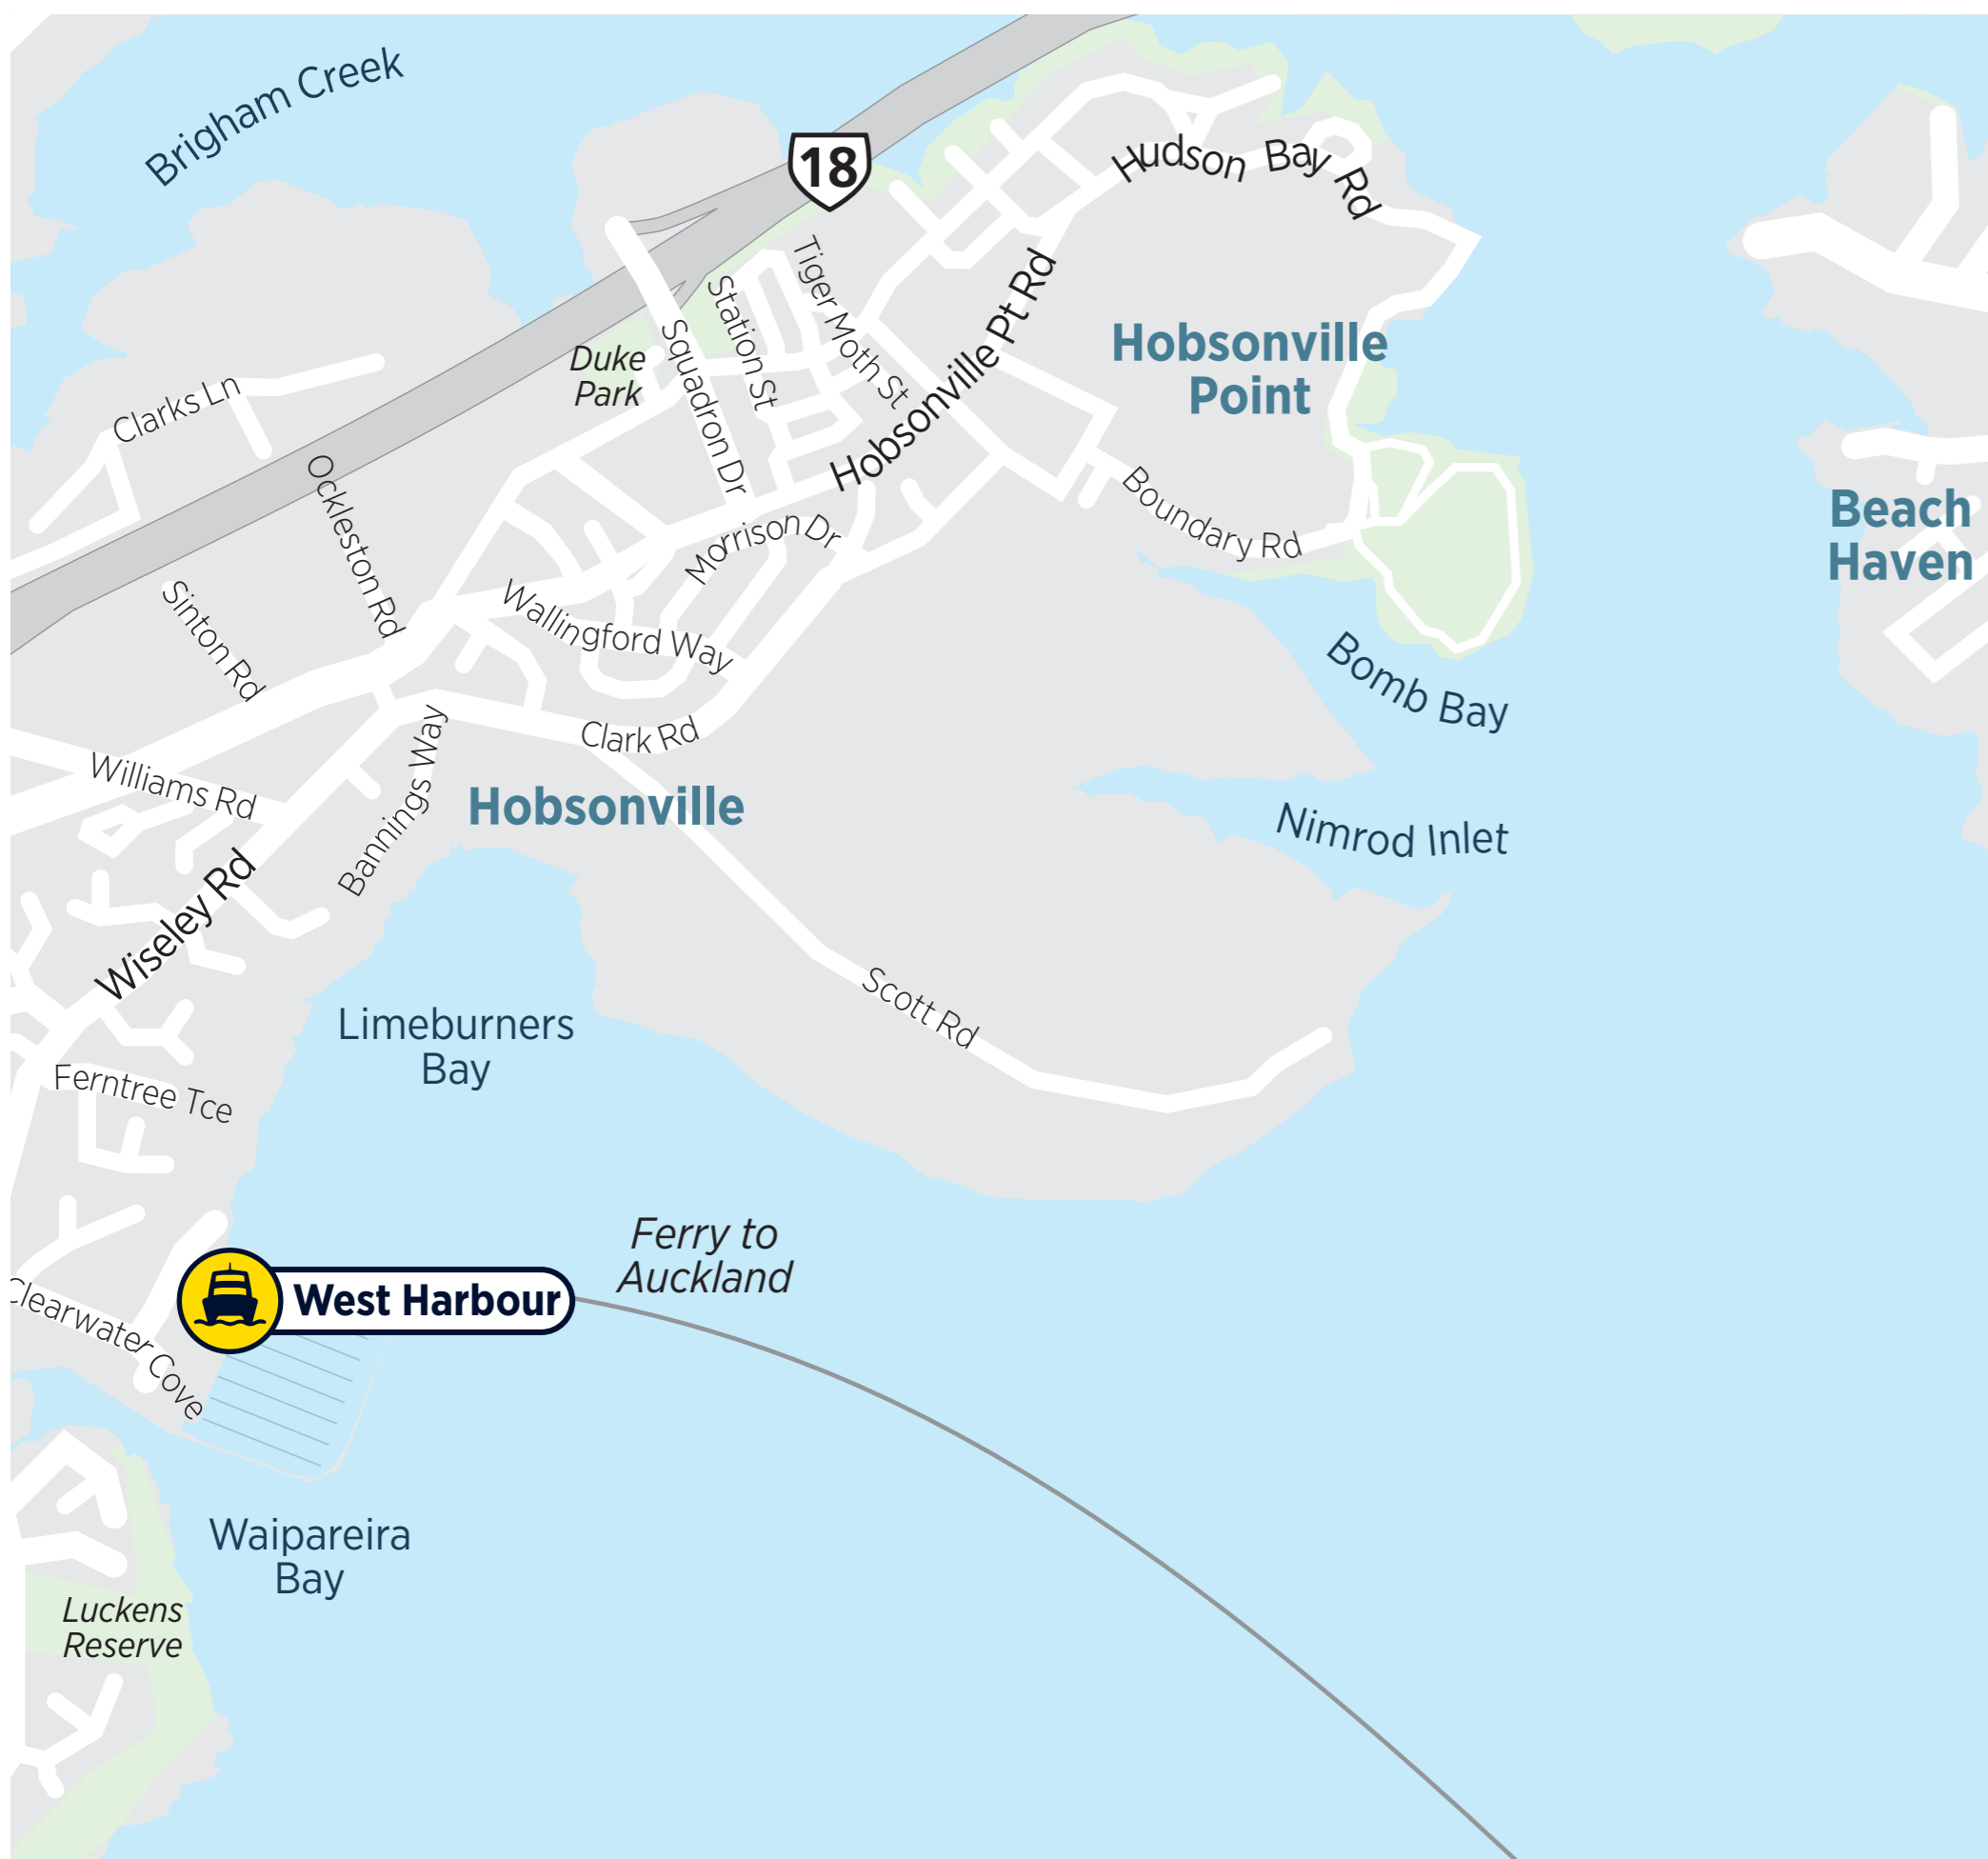

West Harbour Ferry

Towards City

You are here ► Hobsonville Marina

West Harbour | City Ferry

Monday to Friday (excluding public holidays)

Depart West Harbour	Downtown Ferry Terminal Pier 6	Depart Downtown Ferry Terminal Pier 6	Arrive West Harbour
06:30	07:05	07:05	07:40
06:50	07:25	07:25	08:00
07:15	07:50	07:50	08:25
07:40	08:15	08:15	08:50
08:10	08:45	10:00	10:35
08:30	09:05	12:00	12:35
09:15	09:50	14:10	14:45
11:25	12:00	15:40	16:15
13:25	14:00	16:05	16:40
15:05	15:40	16:30	17:05
15:30	16:05	16:55	17:30
15:55	16:30	17:25	18:00
16:20	16:55	17:55	18:30
16:50	17:25	18:35	19:10
17:20	17:55	21:00 Friday only	21:35 Friday only
18:00	18:35		

Arrival times are approximate only and are subject to weather and other unplanned circumstances. This ferry services is operated by Fullers360 who reserve the right to amend and/or cancel services without notice. All services are subject to weather and sea conditions.